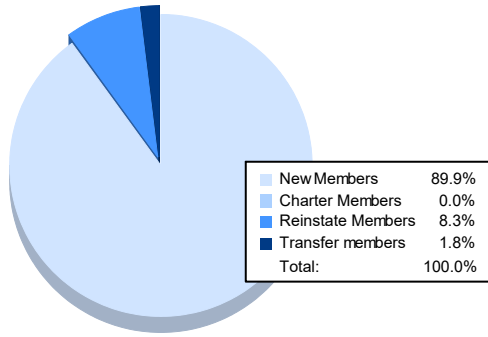

Year	New Clubs	Dropped Clubs	Gain/ Loss Clubs	New Members	Charter Members	Reinstate Members	Transfer Members	Total Member Added	Total Members Dropped	Gain/ Loss Members
2016-2017	0	0	0	160	0	4	7	171	169	2
2017-2018	0	0	0	136	0	5	8	149	177	-28
2018-2019	0	1	-1	157	0	10	10	177	208	-31
2019-2020	0	0	0	120	2	11	6	139	179	-40
2020-2021	0	0	0	98	0	9	2	109	175	-66
<b>Average</b>	<b>0</b>	<b>0</b>	<b>0</b>	<b>134</b>	<b>0</b>	<b>8</b>	<b>7</b>	<b>149</b>	<b>182</b>	<b>-33</b>

### Membership Composition June 2021 Cumulative